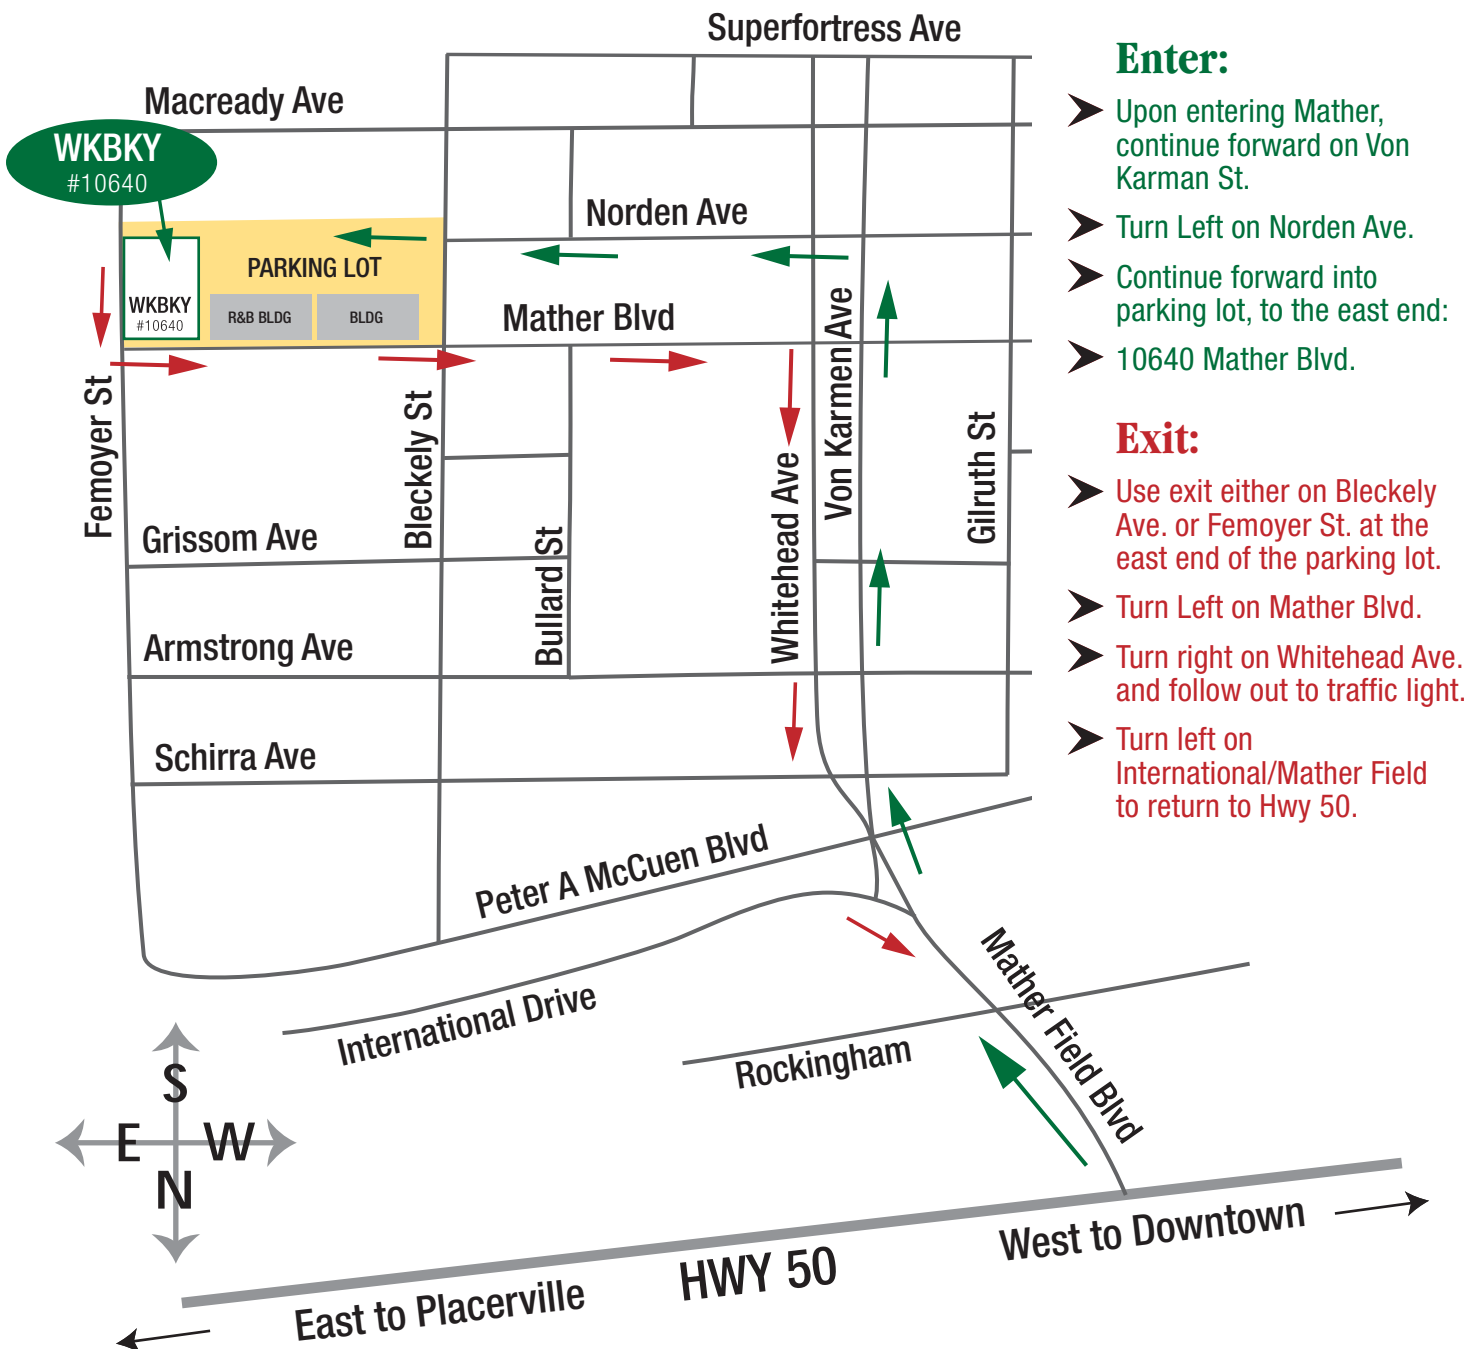

LOCATION MAP

10640 Mather Boulevard, Suite 200
Mather, CA 95655
Phone: (916) 920-5286
Fax: (916) 920-8608

General Directions: We are located near Rancho Cordova, just off Highway 50.

From Downtown or Arden Area:

Take 50 East towards Placerville/South Lake Tahoe and exit Mather Field Road (South). Turn right on Mather Field. Stay to the right through traffic light at Rockingham, and follow the right hand lane into Mather.

From Folsom, El Dorado Hills, or Rancho Cordova:

Take 50 West towards Downtown, and exit Mather Field Road (South). Turn left onto Mather Field, but stay in right lane. Cross through traffic light at Rockingham and follow the right hand lane into Mather.

Enter:

- Upon entering Mather, continue forward on Von Karmen St.
- Turn Left on Norden Ave.
- Continue forward into parking lot, to the east end:
- 10640 Mather Blvd.

Exit:

- Use exit either on Bleckely Ave. or Femoyer St. at the east end of the parking lot.
- Turn Left on Mather Blvd.
- Turn right on Whitehead Ave. and follow out to traffic light.
- Turn left on International/Mather Field to return to Hwy 50.